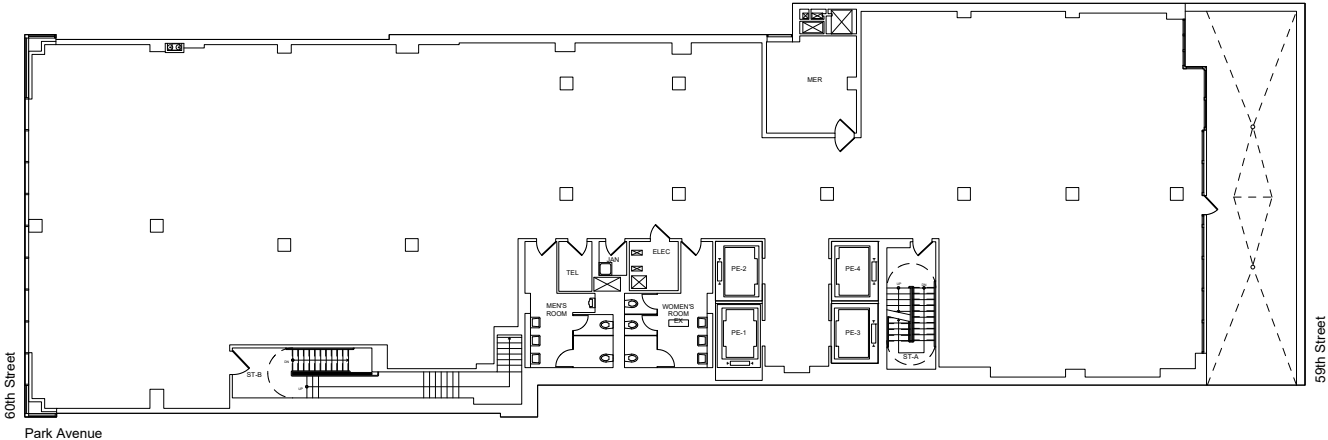

PARK·SIXTY

Suite 300
13,253 SF

Paul Wexler
Licensed Associate Real Estate Broker
212.836.1075
plw@corcoran.com