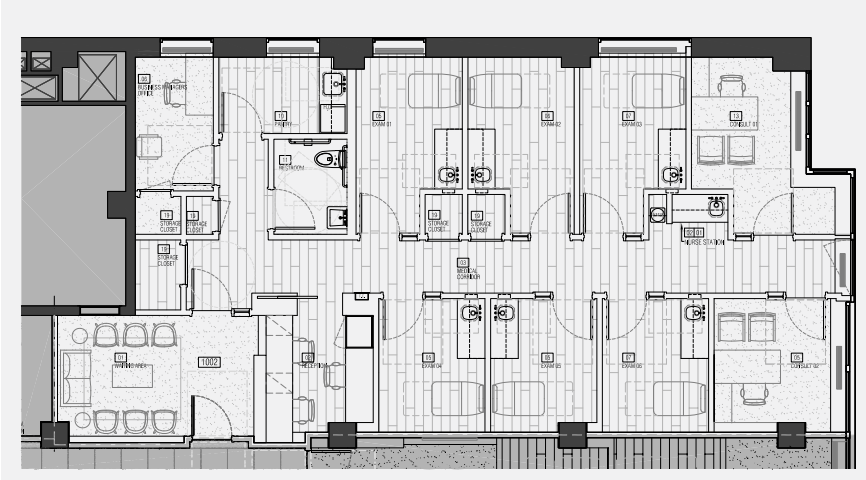

PARK·SIXTY

Suite 1002
2,777 SF

Paul Wexler
Licensed Associate Real Estate Broker
212.836.1075
plw@corcoran.com